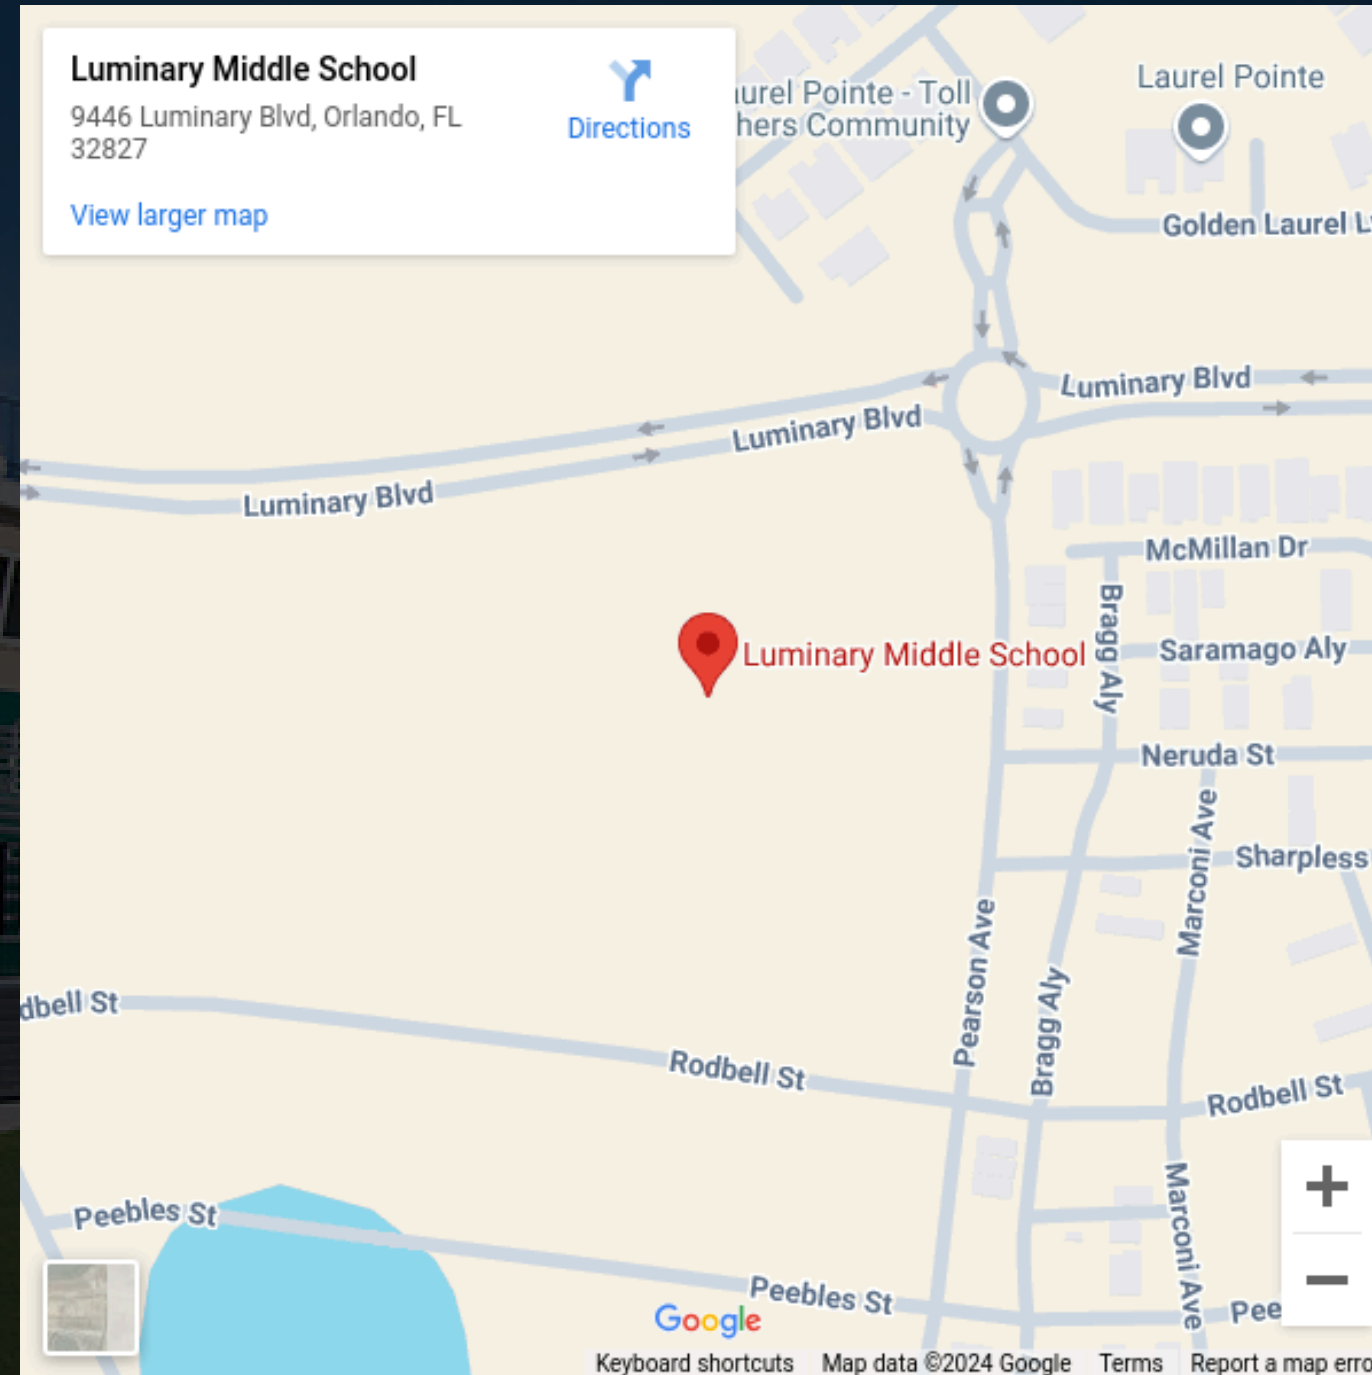

LUMINARY MIDDLE SCHOOL